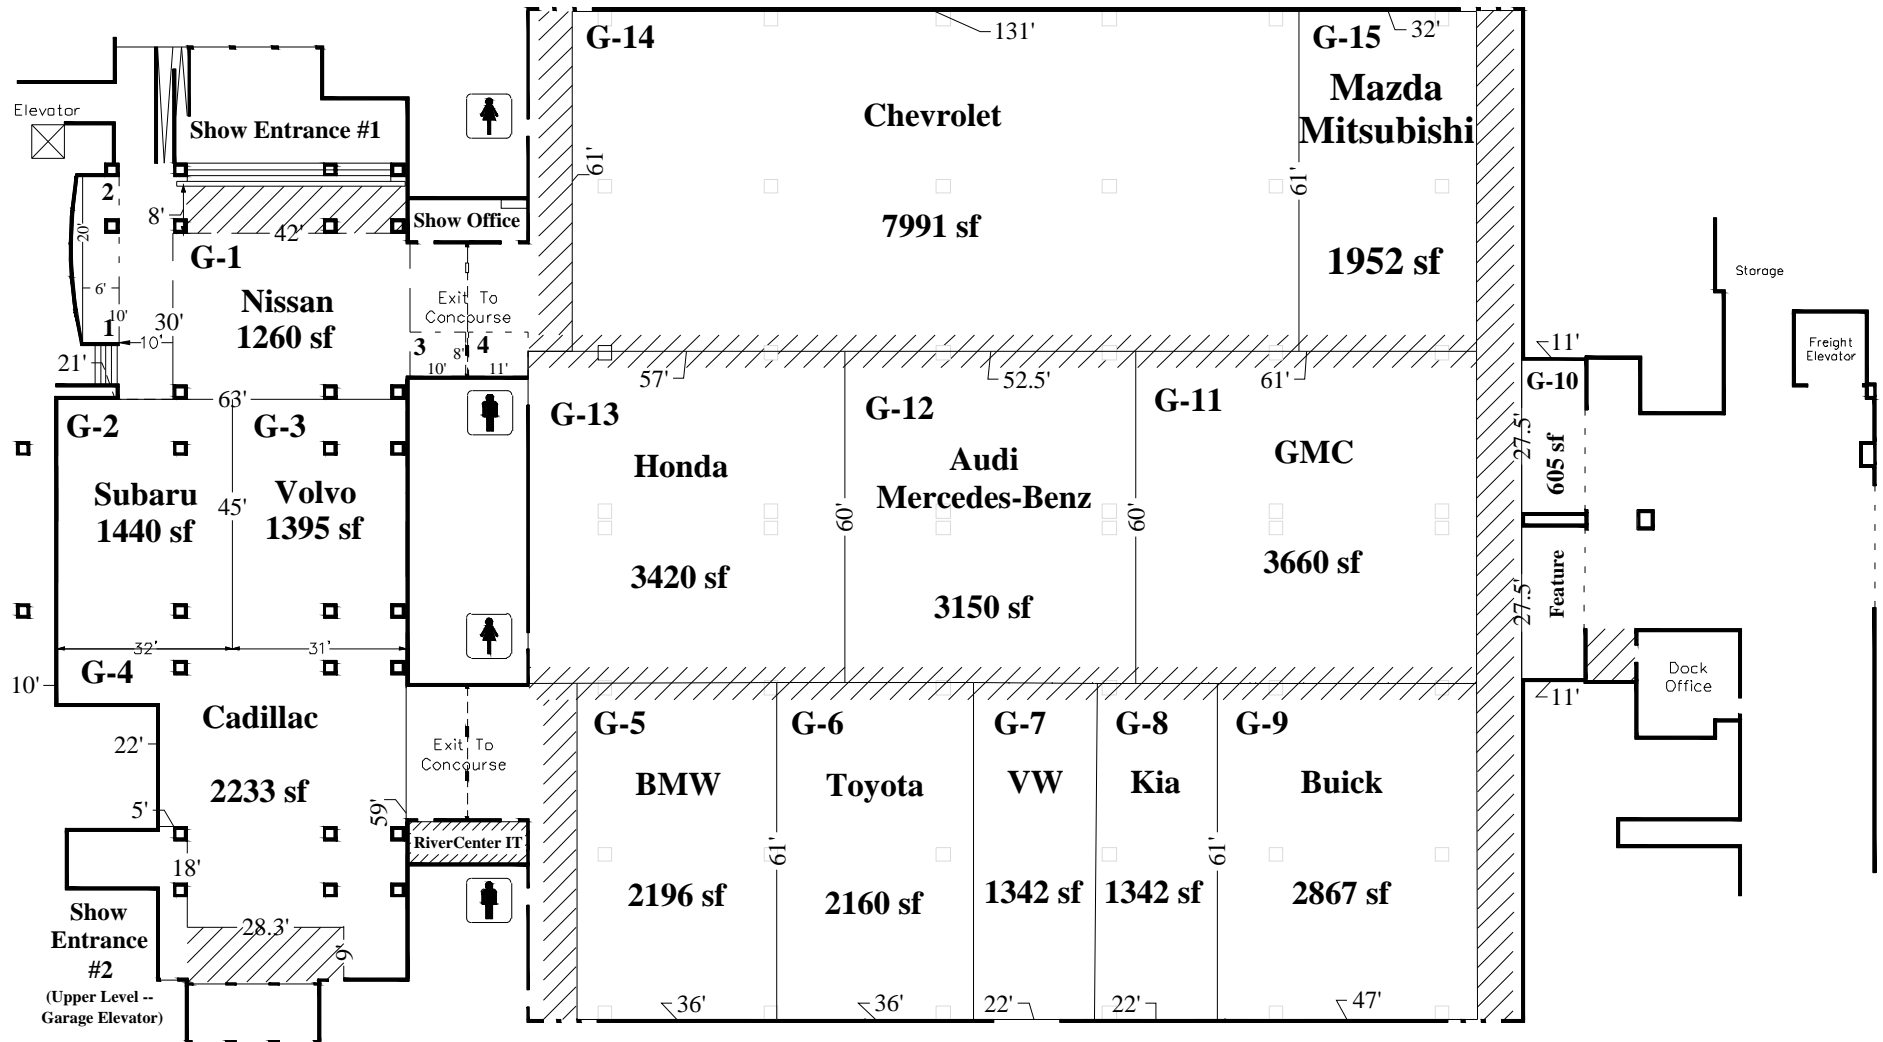

Great Hall/Concourse

Ceiling Height = 29'

Exhibit Setbacks = 2' off neighboring exhibits
& 3' between each vehicle

 = Keep Clear / Fire Exit