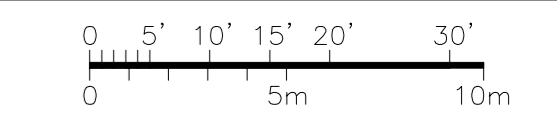

BEND XPO
 First Floor
 East Moline, IL.

February 28 - March 2, 2025

Version: 3
 Created: 10/01/24
 Revised: 02/11/25

OPEN EXPO CENTER
 55176