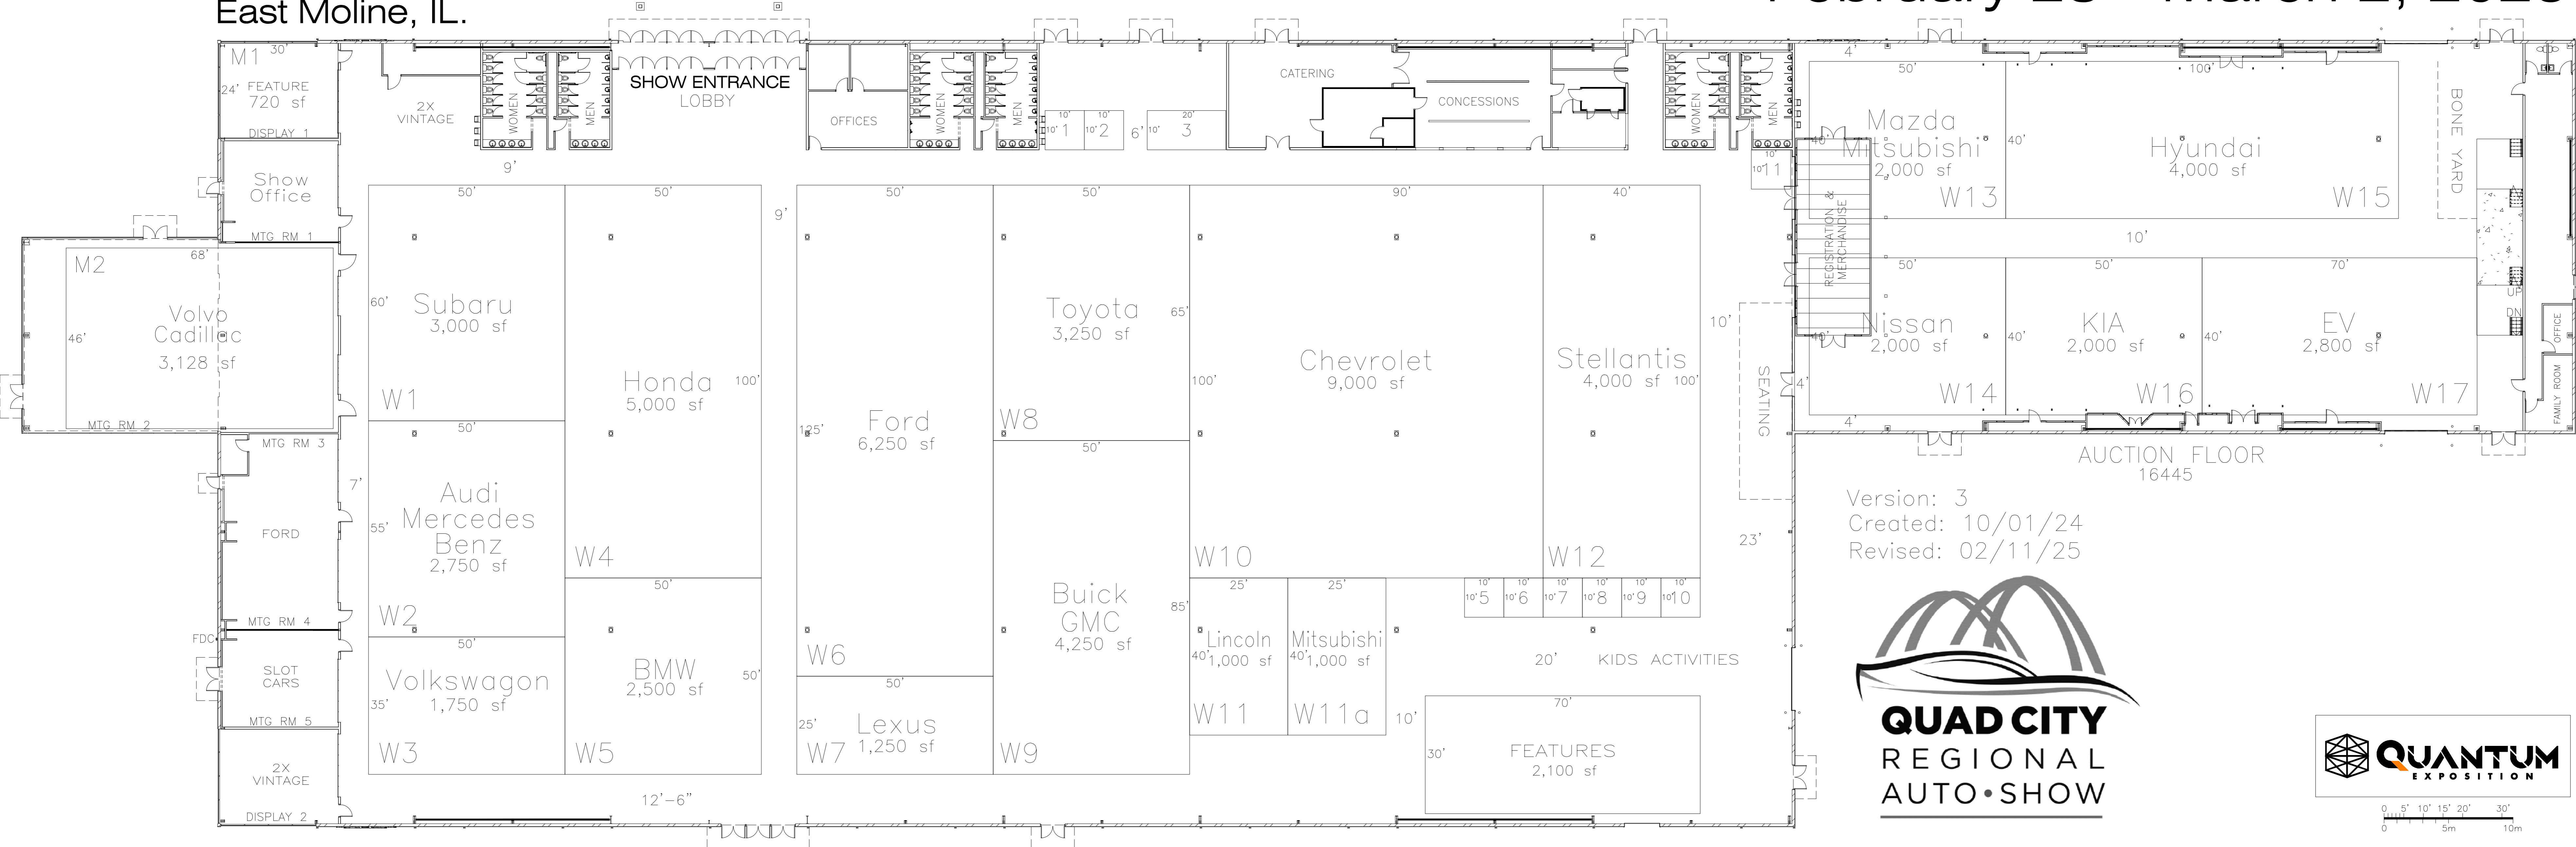

BEND XPO
 First Floor
 East Moline, IL.

February 28 - March 2, 2025

Version: 3
 Created: 10/01/24
 Revised: 02/11/25

OPEN EXPO CENTER
 55176