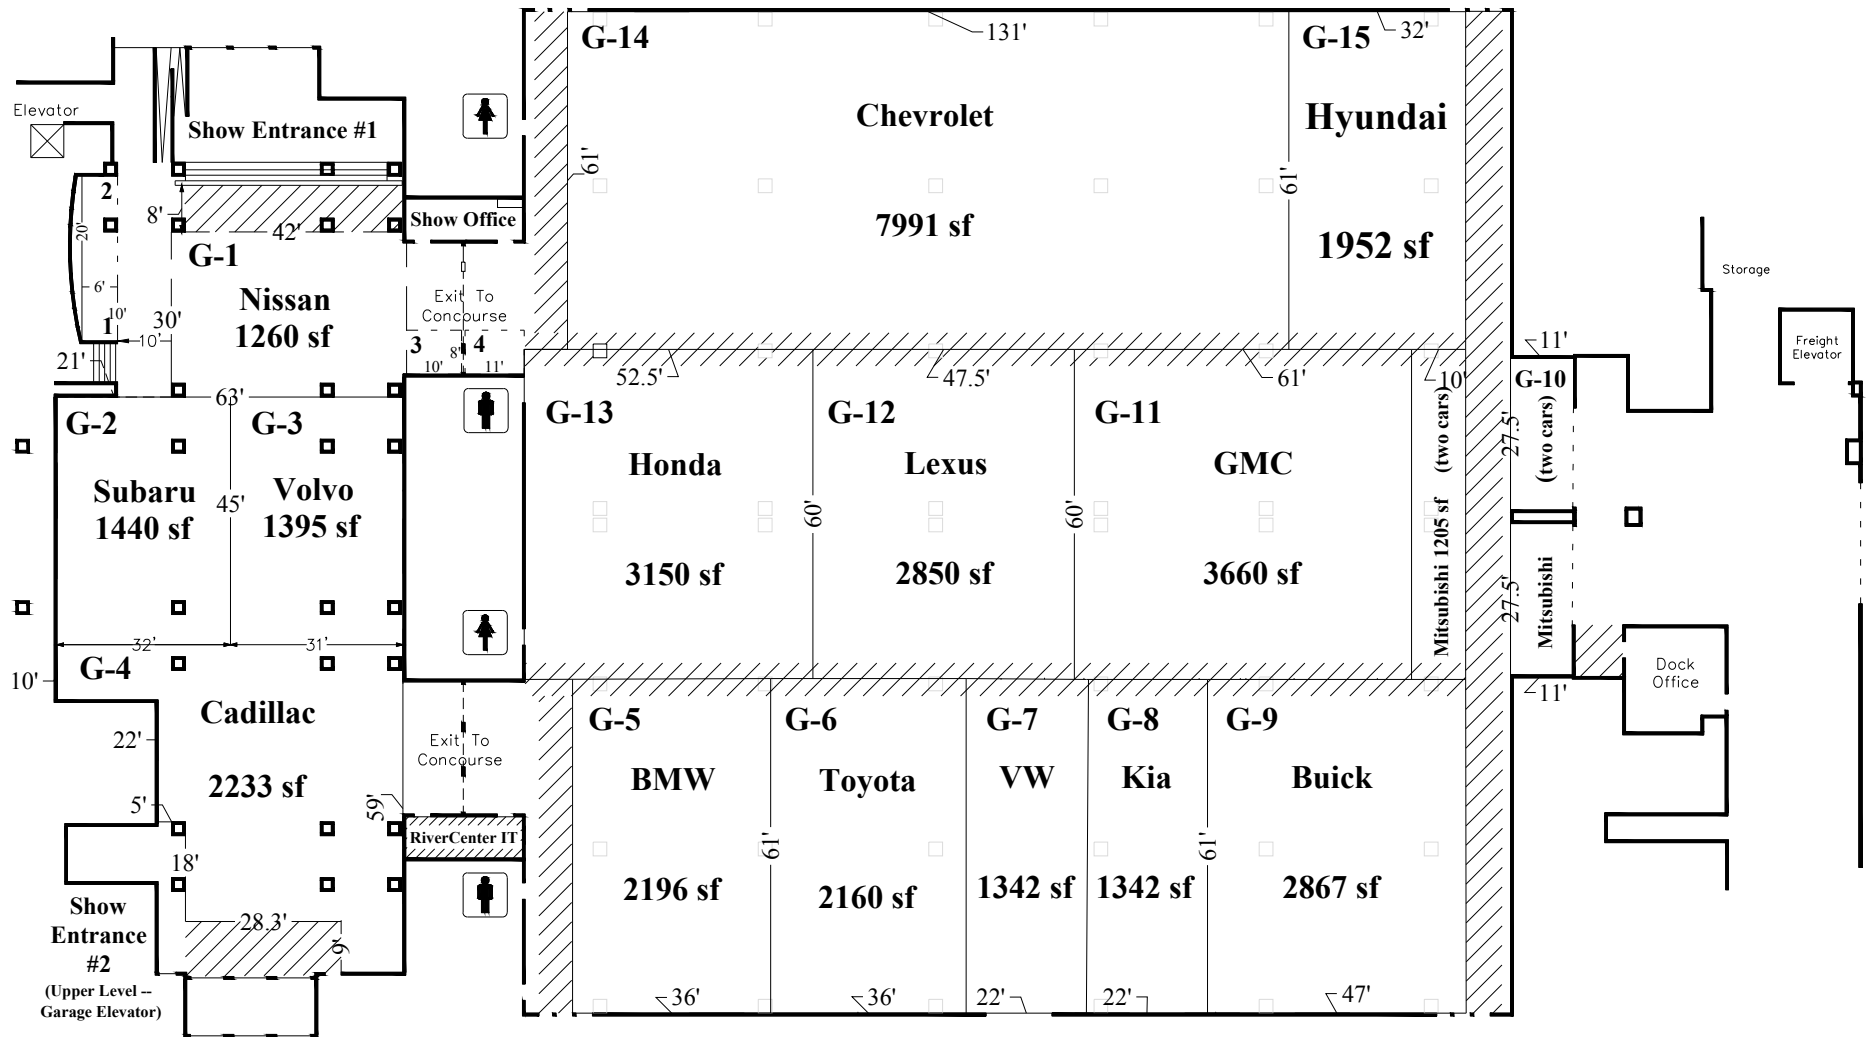

# Great Hall/Concourse

**Ceiling Height = 29'**

**Exhibit Setbacks = 2' off neighboring exhibits  
& 3' between each vehicle**

**February 8 - 10, 2019**

**RiverCenter - Davenport, IA**

version: 1.0 IM -- 05/02/2018