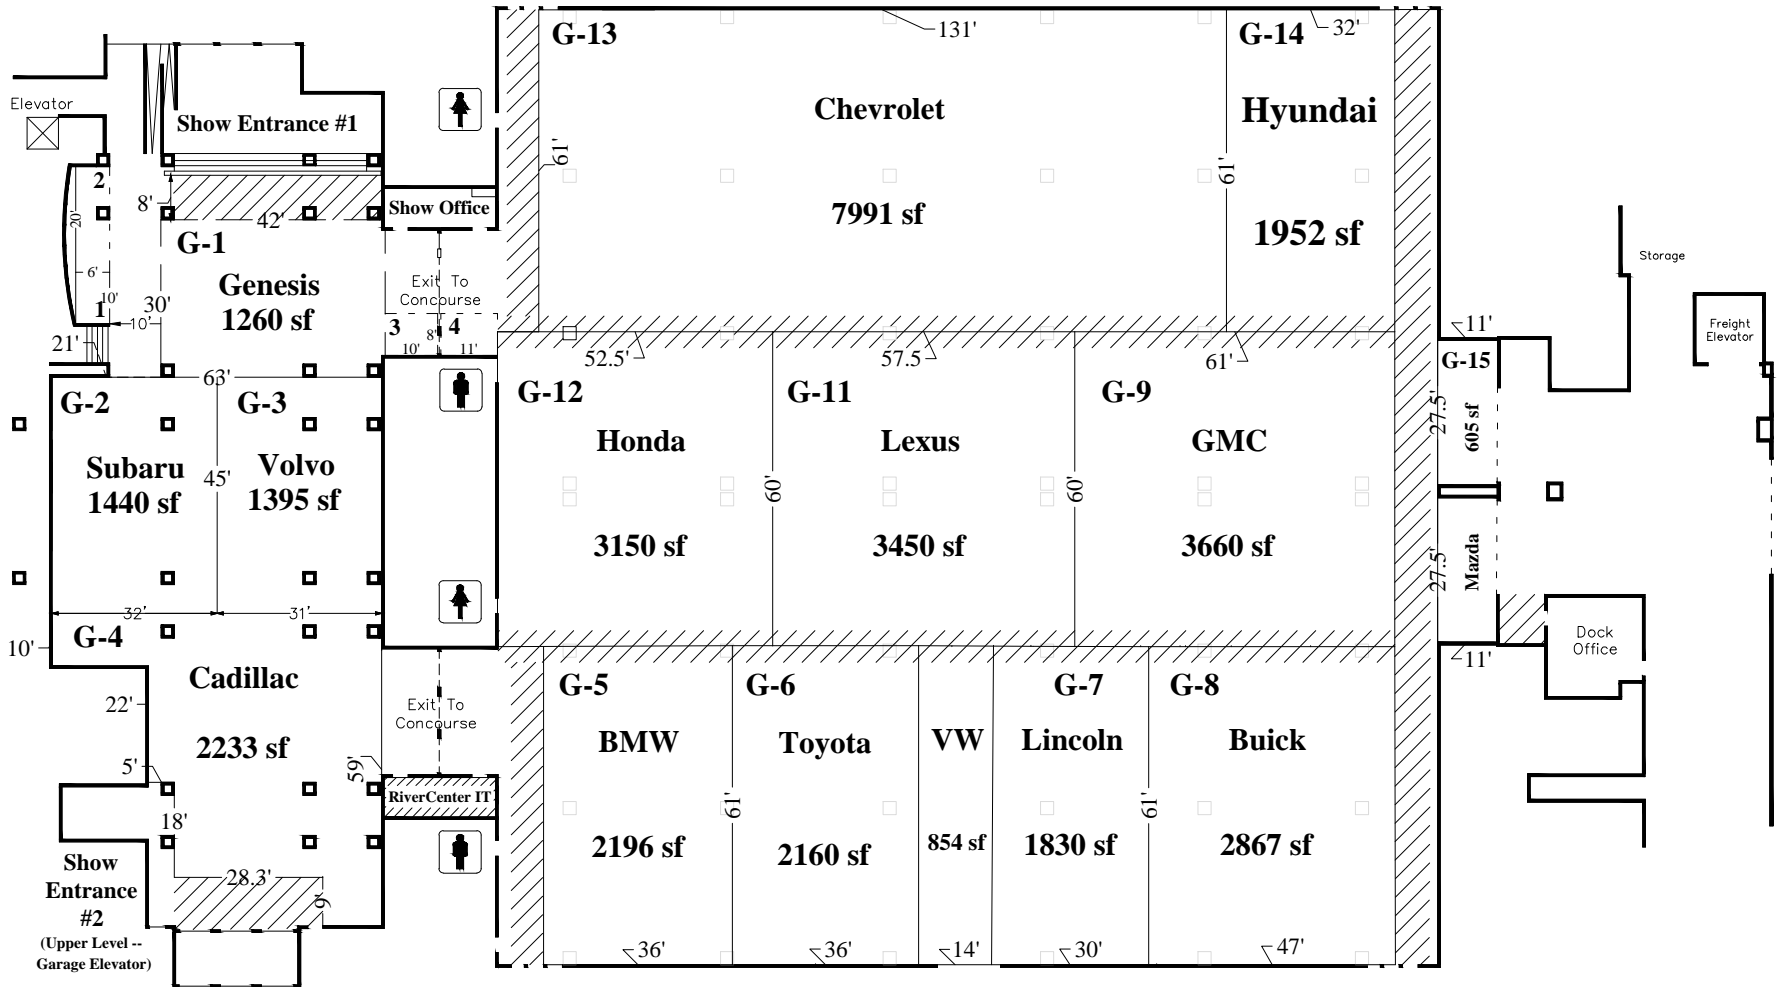

# Great Hall/Concourse

**Ceiling Height = 29'**

**Exhibit Setbacks = 2' off neighboring exhibits  
& 3' between each vehicle**

 = **Keep Clear / Fire Exit**

version: IM -- 05/24/2017

**February 9 - 11, 2018  
RiverCenter - Davenport, IA**