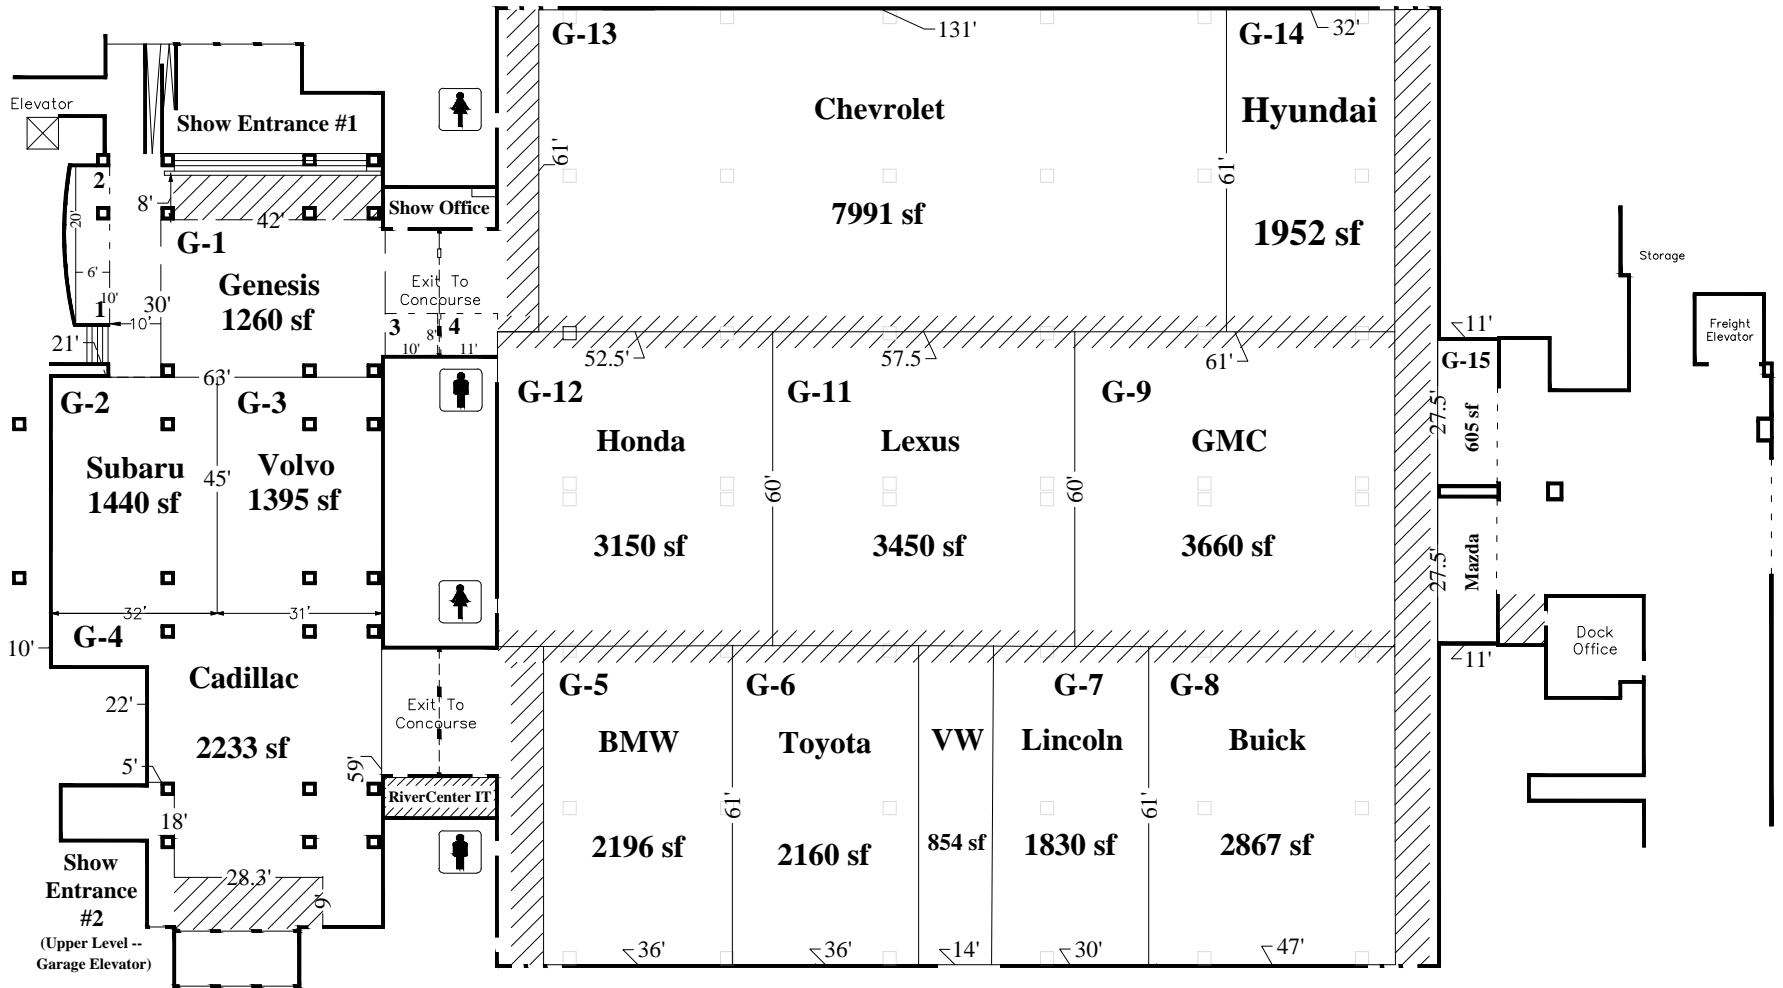

Great Hall/Concourse

Ceiling Height = 29'

**Exhibit Setbacks = 2' off neighboring exhibits
& 3' between each vehicle**

 = **Keep Clear / Fire Exit**

version: IM -- 05/24/2017

**February 9 - 11, 2018
RiverCenter - Davenport, IA**