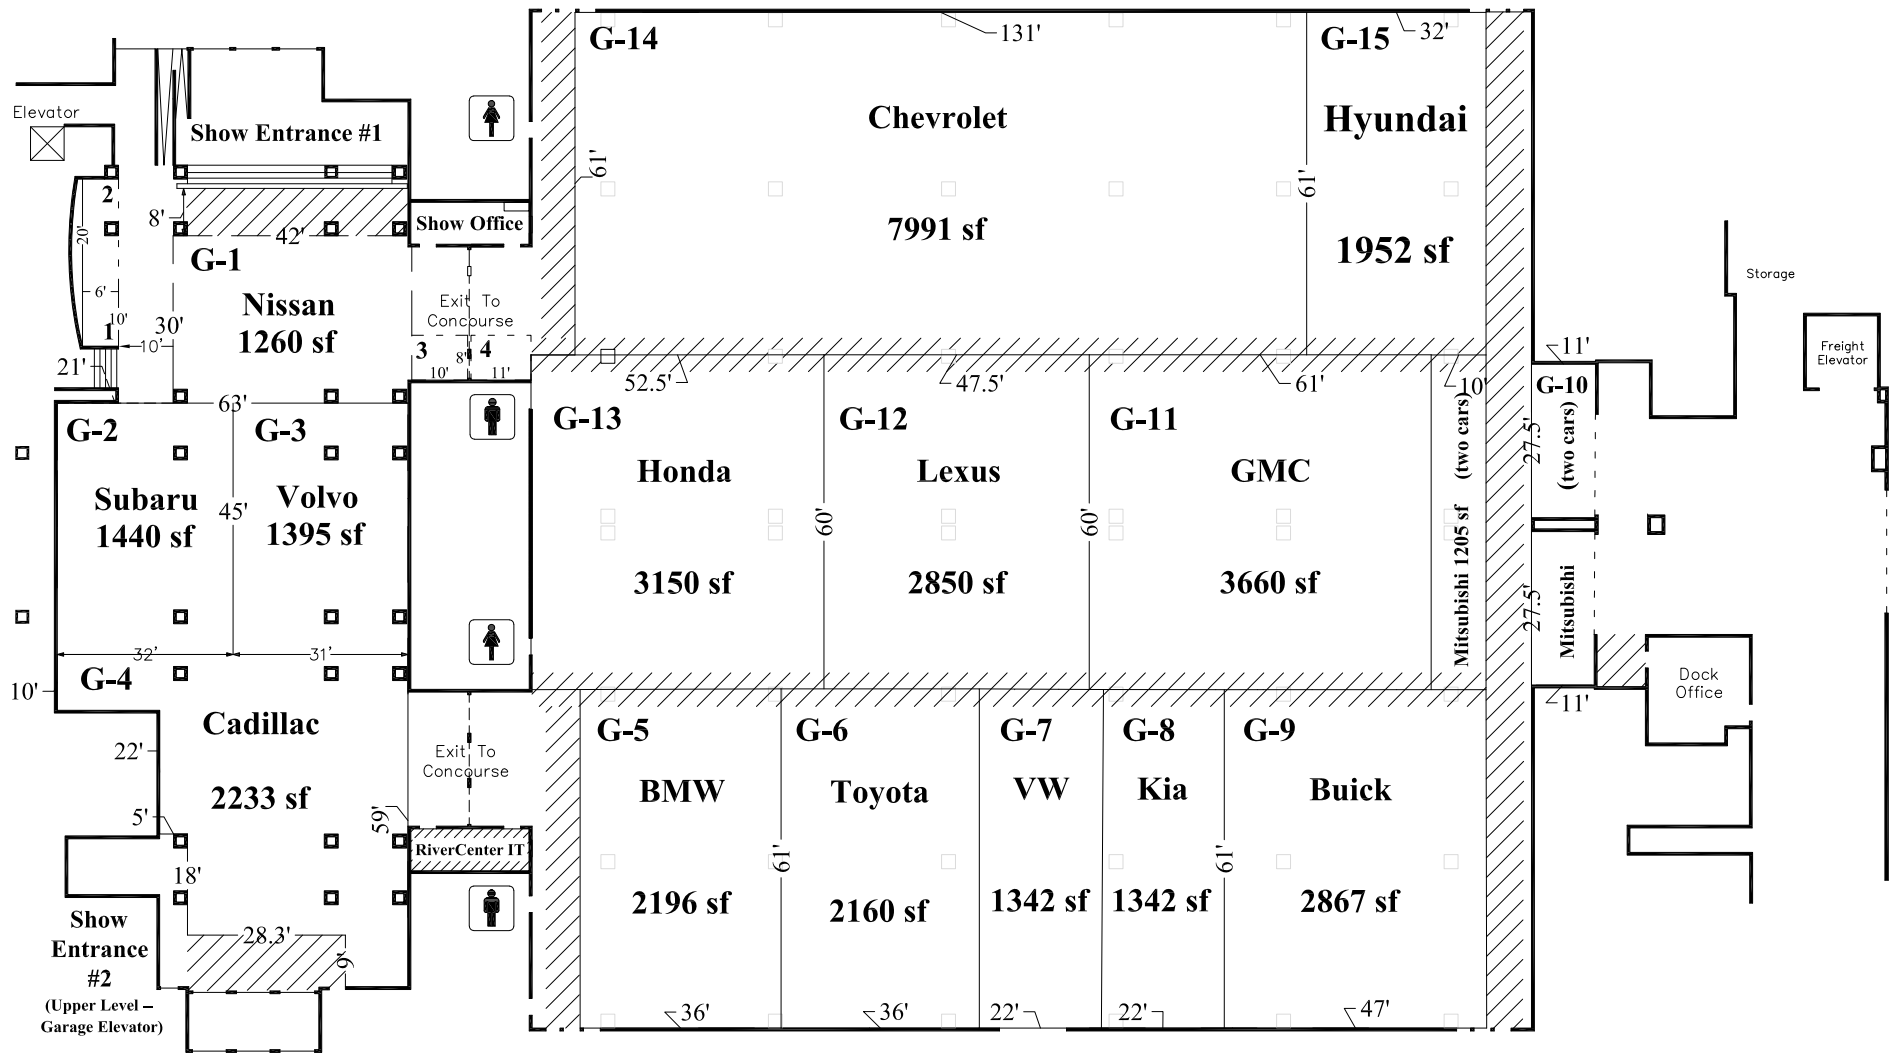

Great Hall/Concourse

Ceiling Height = 29'

**Exhibit Setbacks = 2' off neighboring exhibits
& 3' between each vehicle**

version: 1.2 -- 12/28/2017

= Keep Clear / Fire Exit

**February 9 - 11, 2018
RiverCenter - Davenport, IA**