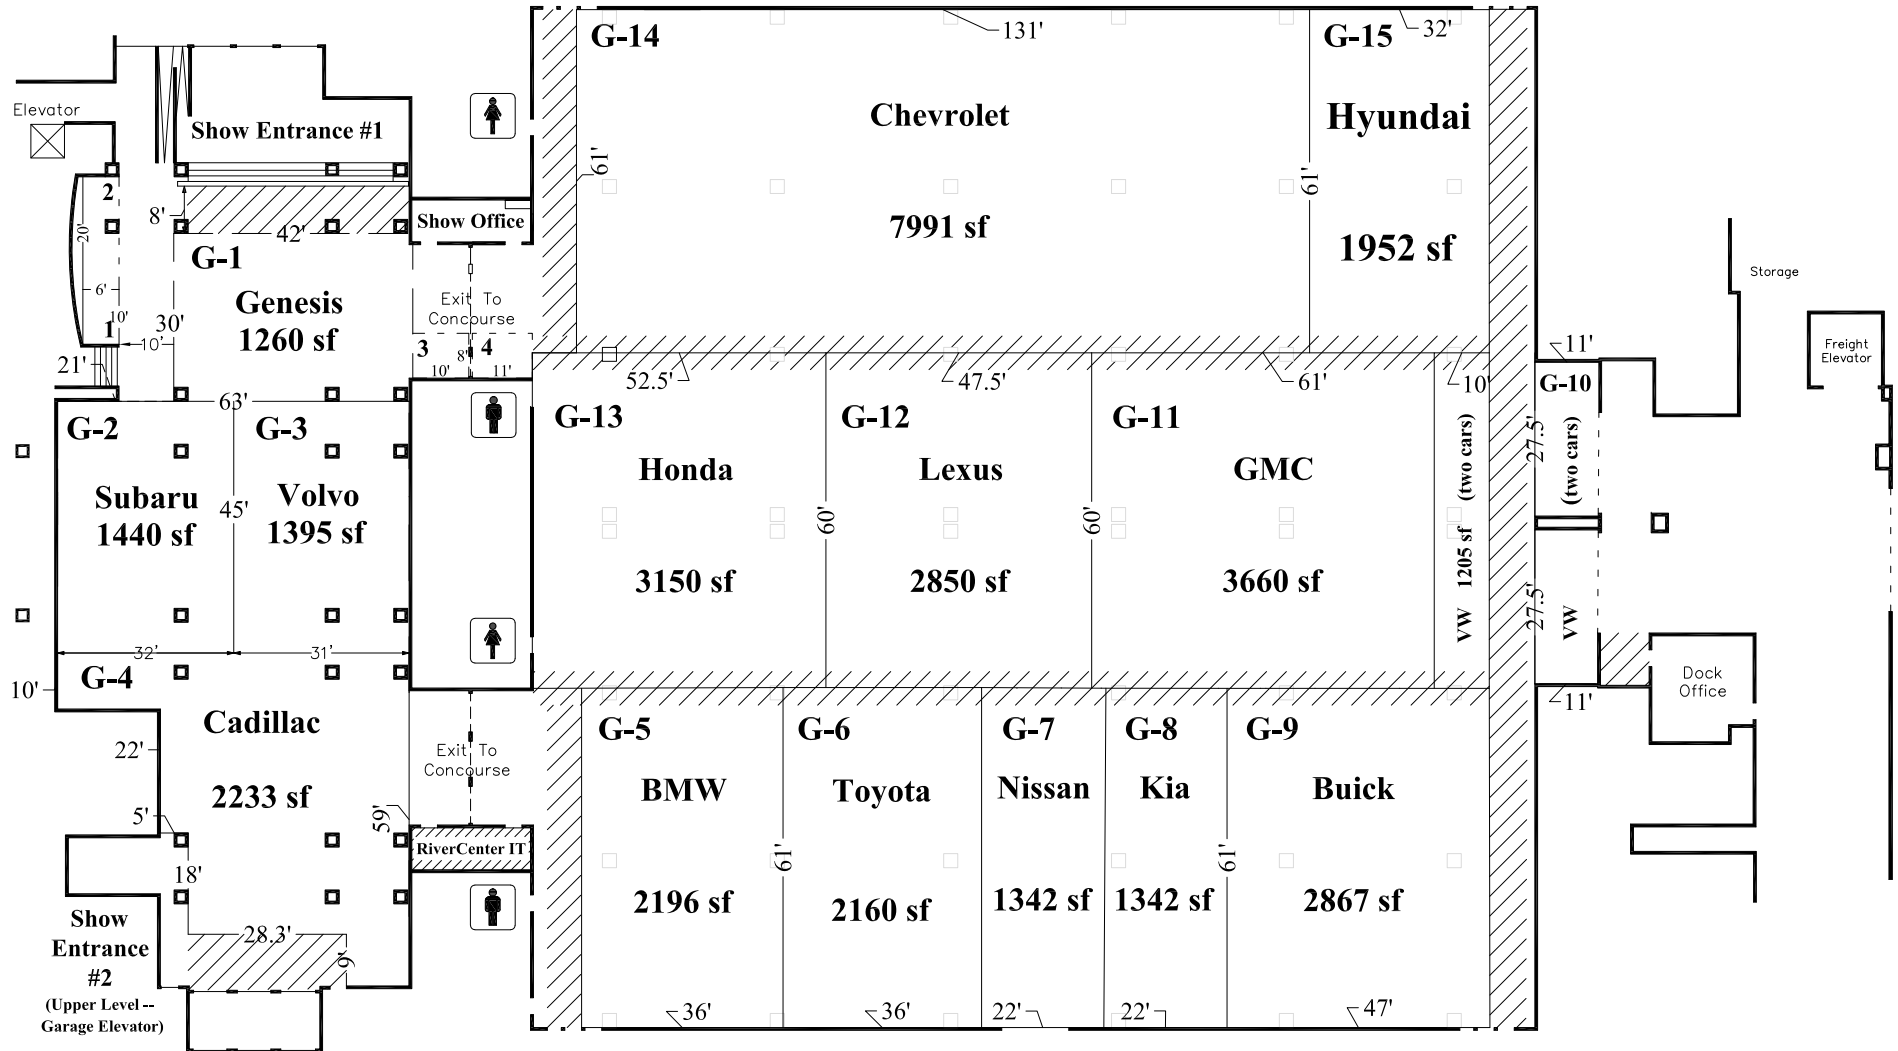

Great Hall/Concourse

Ceiling Height = 29'

Exhibit Setbacks = 2' off neighboring exhibits & 3' between each vehicle

 = **Keep Clear / Fire Exit**

**February 9 - 11, 2018
RiverCenter - Davenport, IA**