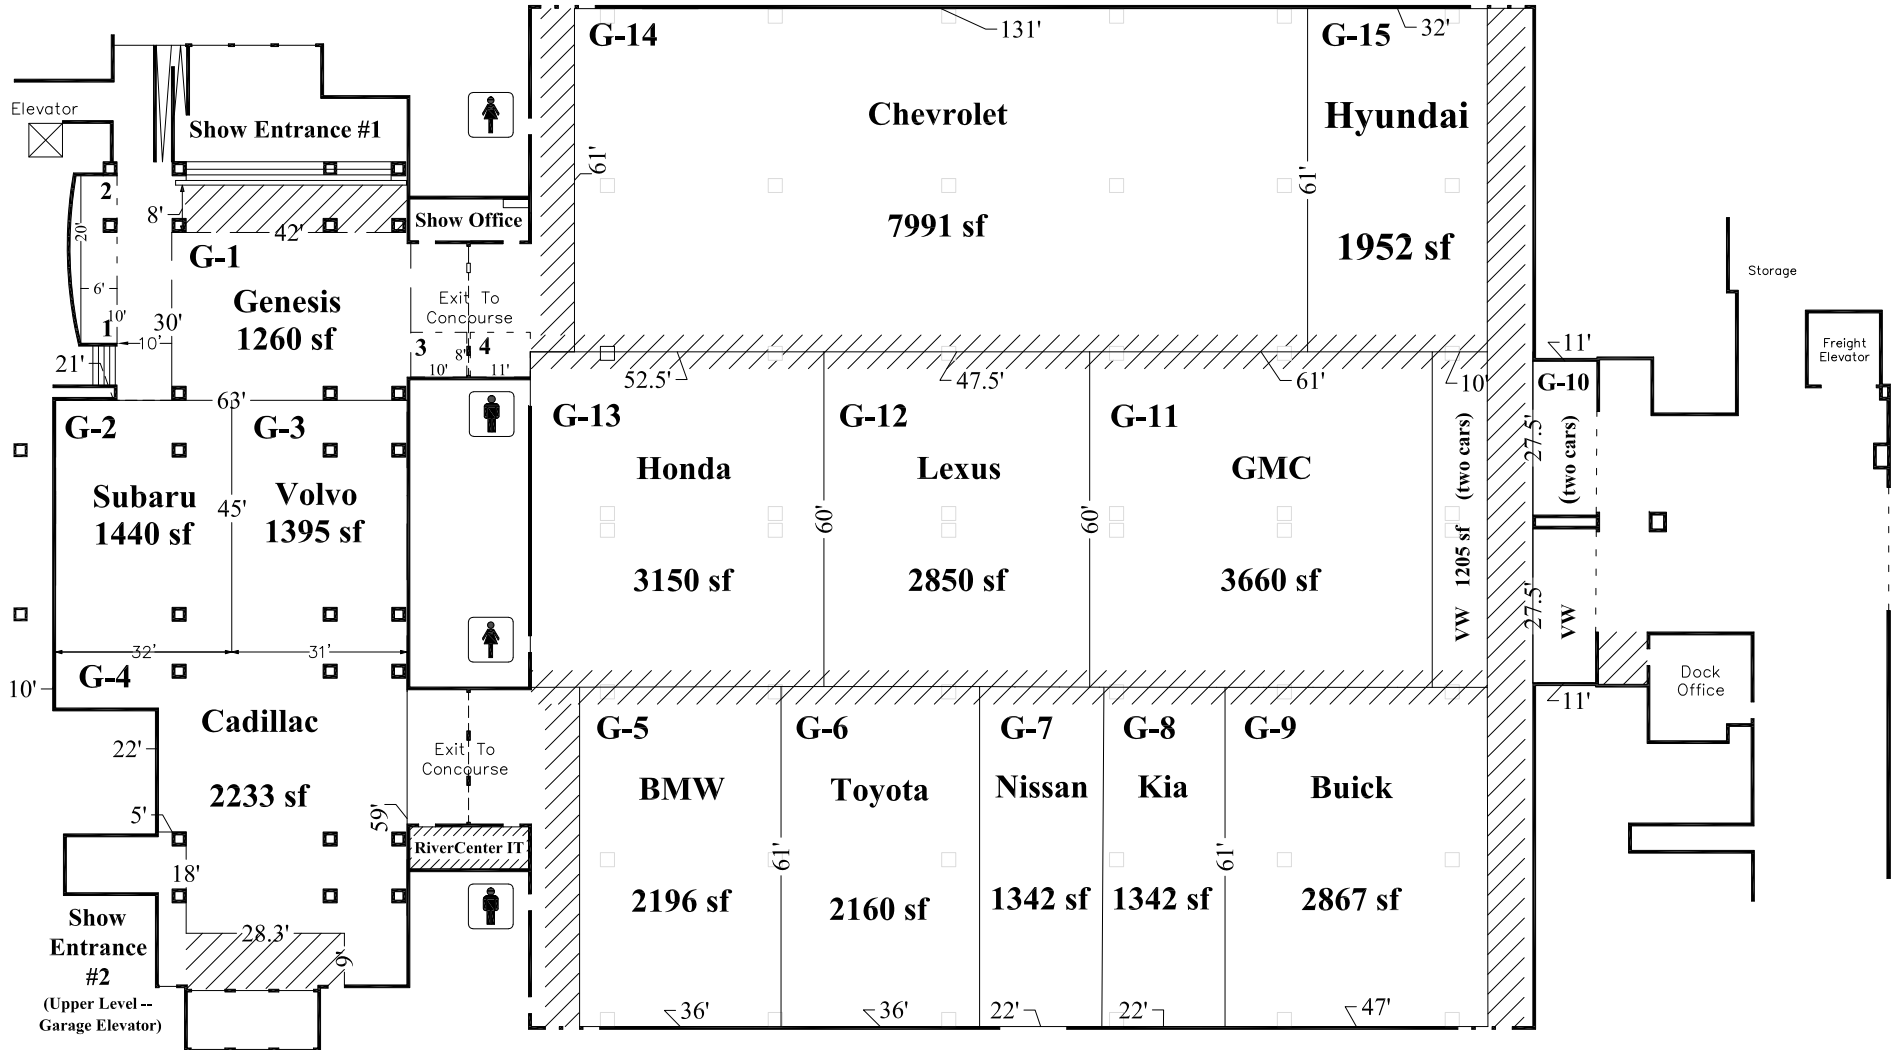

Great Hall/Concourse

Ceiling Height = 29'

Exhibit Setbacks = 2' off neighboring exhibits & 3' between each vehicle

 = **Keep Clear / Fire Exit**

version: 1.0 -- 09/25/2017

February 9 - 11, 2018
RiverCenter - Davenport, IA